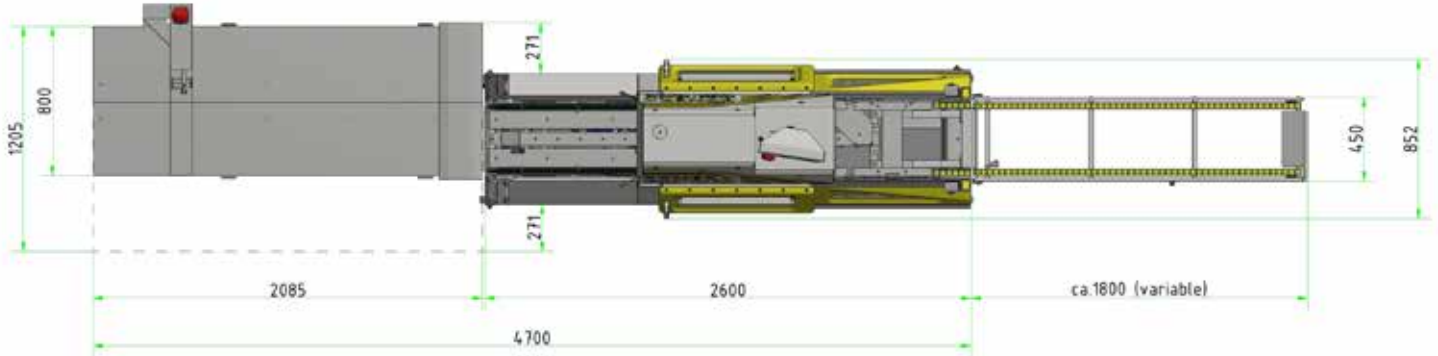

Compressed air supply: 7 bar, consumption: 150 nl/min.
400 V / 50 Hz