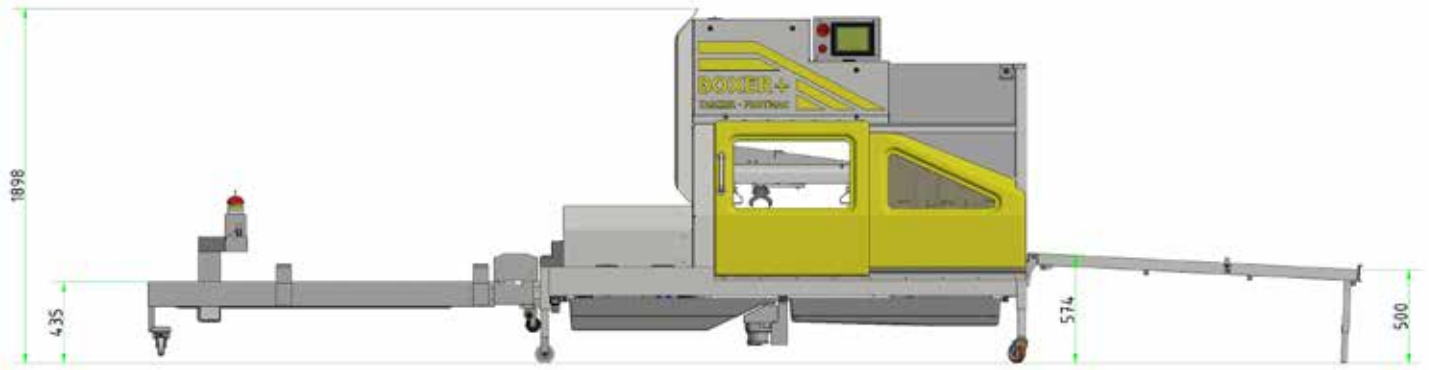

BOXER+

Compressed air supply: 7 bar, consumption: 150 nl/min.
400 V / 50 Hz

DIFFERENT POOL CRATES	IFCO SL	IFCO LL	IFCO BLL	EUROPOOL BLUE
	EUROPOOL GREEN	CPR	STECO	CHEP NEW
	EUROCRATE	POLYMER	LOGIFRUIT	ALDI
	TESCO	LINPAC	POLYMER WOOD	DELHAIZE AIR LIQUIDE SDI SDI NEW L'AMANTE POLYMER E-LOG
	300 X 400 EUROPOOL