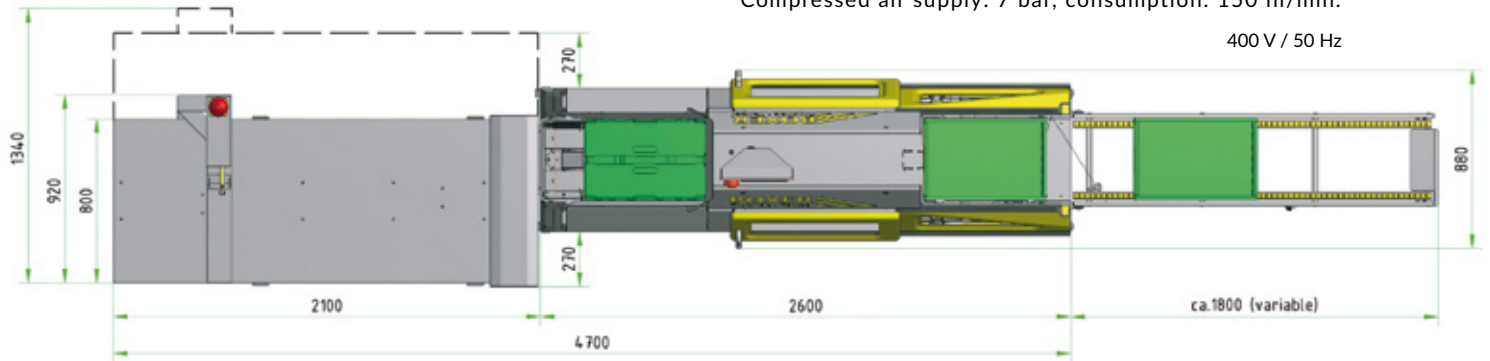

Compressed air supply: 7 bar, consumption: 150 nl/min.

400 V / 50 Hz