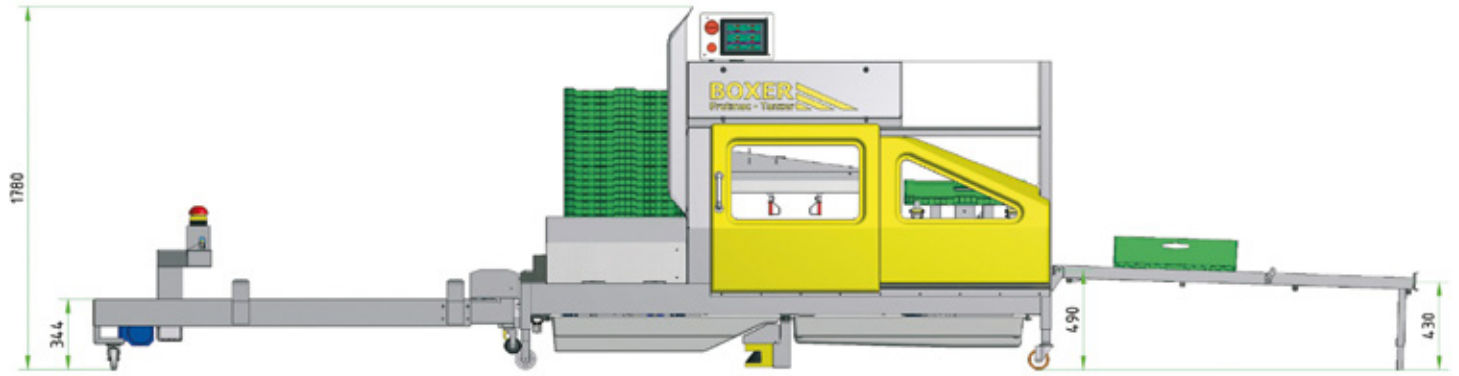

BOXER

Compressed air supply: 7 bar, consumption: 150 nl/min.

400 V / 50 Hz

DIFFERENT POOL CRATES	IFCO SL	IFCO LL	IFCO BLL	EUROPOOL BLUE
	EUROPOOL GREEN	CPR	STECO	CHEP NEW
	EUROCRATE	POLYMER	LOGIFRUIT	ALDI
	TESCO	LINPAC	POLYMER WOOD	DELHAIZE AIR LIQUIDE SDI SDI NEW L'AMANTE POLYMER E-LOG