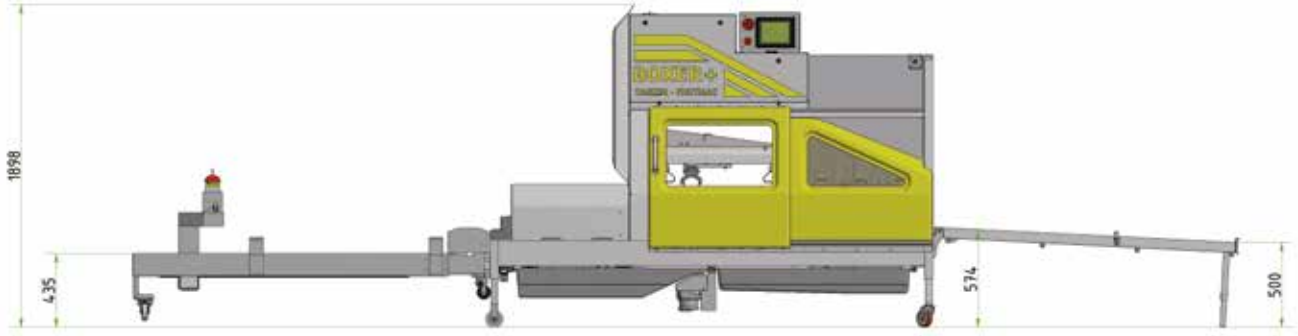

BOXER+

Compressed air supply: 7 bar, consumption: 150 nl/min.
400 V / 50 Hz

DIFFERENT POOL CRATES	IFCO SL	IFCO LL	IFCO BLL	EUROPOOL BLUE
	EUROPOOL GREEN	CPR	IFCO ST	CHEP NEW
	EUROCRATE	POLYMER	LOGIFRUIT	ALDI
	TESCO	POLYMER WOOD	CPR BEIGE	IFCO MEAT
	CPR GREY MEAT			DELHAIZE AIR LIQUIDE SDI L'AMANTE POLYMER E-LOG
	300 X 400 EUROPOOL