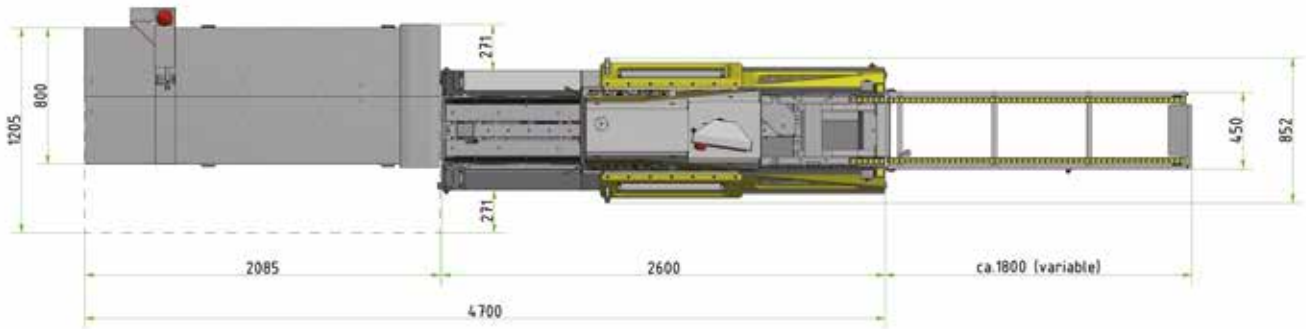

Compressed air supply: 7 bar, consumption: 150 nl/min.
400 V / 50 Hz