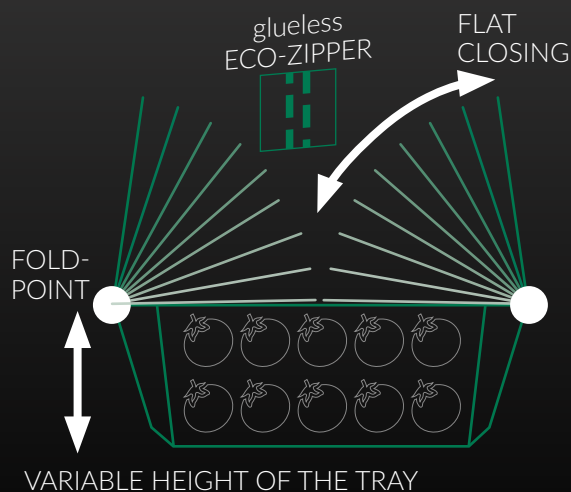

SUSTAINABLE & FLEXIBLE PACKAGING - THE NEW ZIPPSOLUTION

FOR DIFFERENT FRUITS & VEGETABLES WITH DIFFERENT SIZES & FORMS

ZIPP YOUR OWN SOLUTION

ROUND

OVAL

SMALL

LONG FORM OR
YOUR FORM

+ WRAP TRAY SOLUTION

ROUND FRUITS ARE WRAPPED BY THE CARDBOARD SIDE WINGS FOR TIGHT „X-FORM“ FIXATION AND EVEN HIGHER PRODUCT VISIBILITY.

+ FLAT® TRAY SOLUTION

THE SIDE WINGS ARE CLOSED HORIZONTALLY FOR FREE FILLING CHOICE. CREATIVE SHAPE AND CUTTING OF THE WINGS LEADS TO PERFECT PRODUCT-VISIBILITY AND INCREASES ITS APPEAL.

- + BRAND NEW **“ECO ZIPPER”** – ECOLOGICALLY AND GLUELESS PACKED
- + **HIGH PRODUCT VISIBILITY** OF THE PACKED PRODUCT DESPITE CARDBOARD CLOSING
- + **ADJUSTABLE** FOR DIFFERENT FRUITS, VEGETABLES & MORE
- + **DIFFERENT SIZES** IN THE SAME TRAY? **NO PROBLEM!**
- + **ONE-PIECE-PACKAGING** – MONOMATERIAL EASY TO HANDLE
- + **PERFECT COMMUNICATION TOOL** – PRINT YOUR OWN DESIGN & FIND YOUR PERFECT SHAPE
- + **CORRUGATED CARDBOARD** OR **COMPOSTABLE GRASS PAPER** (40%)

ONE SOLUTION

ZIPPMATIC

- + SUITABLE FOR VARIOUS PRODUCTS
- + “ONE-ROW” - PACKAGING
- + EVEN SUITABLE FOR VARIOUS FOOD

Download machine sheet here