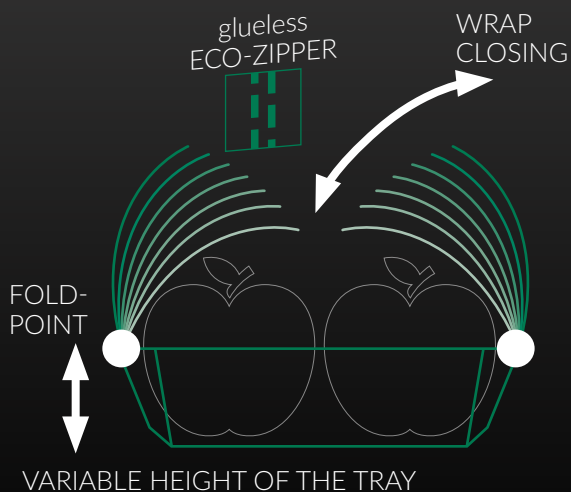

SUSTAINABLE & FLEXIBLE PACKAGING - THE NEW ZIPPSOLUTION

FOR DIFFERENT FRUITS & VEGETABLES WITH DIFFERENT SIZES & FORMS

ZIPP YOUR OWN SOLUTION

ROUND

OVAL

SMALL

LONG FORM OR
YOUR FORM

+ WRAP TRAY SOLUTION

ROUND FRUITS ARE WRAPPED BY THE CARDBOARD SIDE WINGS FOR TIGHT „X-FORM“ FIXATION AND EVEN HIGHER PRODUCT VISIBILITY.

+ FLAT® TRAY SOLUTION

THE SIDE WINGS ARE CLOSED HORIZONTALLY FOR FREE FILLING CHOICE. CREATIVE SHAPE AND CUTTING OF THE WINGS LEADS TO PERFECT PRODUCT-VISIBILITY AND INCREASES ITS APPEAL.

- + BRAND NEW **“ECO ZIPPER”** – ECOLOGICALLY AND GLUELESS PACKED
- + **HIGH PRODUCT VISIBILITY** OF THE PACKED PRODUCT DESPITE CARDBOARD CLOSING
- + **ADJUSTABLE** FOR DIFFERENT FRUITS, VEGETABLES & MORE
- + **DIFFERENT SIZES** IN THE SAME TRAY? **NO PROBLEM!**
- + **ONE-PIECE-PACKAGING** – MONOMATERIAL EASY TO HANDLE
- + **PERFECT COMMUNICATION TOOL** – PRINT YOUR OWN DESIGN & FIND YOUR PERFECT SHAPE
- + **CORRUGATED CARDBOARD** OR **COMPOSTABLE GRASS PAPER** (40%)

ONE SOLUTION

ZIPPMATIC

- + SUITABLE FOR VARIOUS PRODUCTS
- + “ONE-ROW” - PACKAGING
- + EVEN SUITABLE FOR VARIOUS FOOD

Download machine sheet here